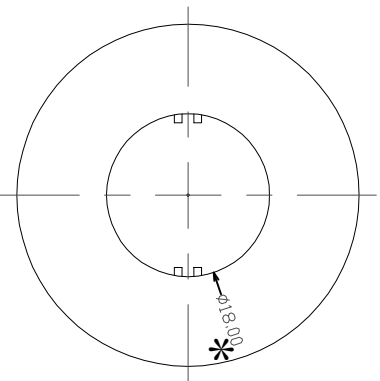

型号

T38 盖子

## TOLERANCES

0<L<4	±0.1
4<L<16	±0.2
16<L<50	±0.3
PIN PITCH	±0.20

SCALE:  
1/1

PIN TEN LOAD:  
/

PIN MATERIAL:  
/

DATE:  
2020/01/02

DRAWING NO:

REV:  
1.0